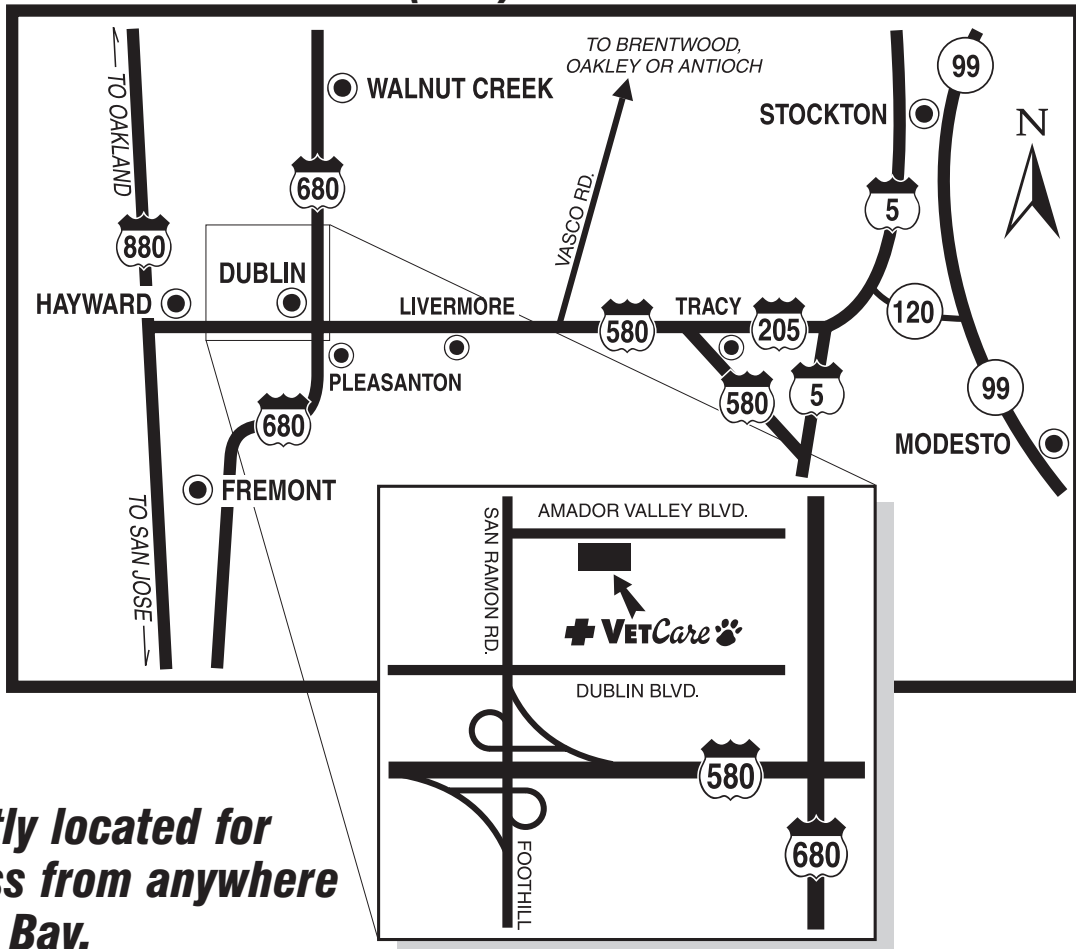

**7660 Amador Valley Boulevard in Dublin
(925) 556-1234**

***Conveniently located for
easy access from anywhere
in the East Bay.***

From Stockton and Livermore:

Take I-580 West to the San Ramon Rd./Foothill Rd. exit. Follow the San Ramon Rd. exit to the right. Once on San Ramon Rd. go through the first light (Dublin Blvd.) and continue to Amador Valley Blvd. (second light). Turn right on Amador Valley Blvd. VetCare is about 1/4 mile on the right (one block past Regional St.).

Rd. exit to the right. Once on San Ramon Rd. go through the first light (Dublin Blvd.) and continue to Amador Valley Blvd. (second light). Turn right on Amador Valley Blvd. VetCare is about 1/4 mile on the right (one block past Regional St.).

From Hayward:

Take I-580 East to the San Ramon Rd./Foothill Rd. exit. Follow the San Ramon Rd. exit to the left. Once on San Ramon Rd. go through the first light (Dublin Blvd.) and continue to Amador Valley Blvd. (second light). Turn right on Amador Valley Blvd. VetCare is about 1/4 mile on the right (one block past Regional St.).

From Concord and Walnut Creek:

Take I-680 South to I-580 West. Take I-580 West to the San Ramon Rd./Foothill Rd. exit. Follow the San Ramon Rd. exit to the right. Once on San Ramon Rd. go through the first light (Dublin Blvd.) and continue to Amador Valley Blvd. (second light). Turn right on Amador Valley Blvd. VetCare is about 1/4 mile on the right (one block past Regional St.).

From San Jose and Fremont:

Take I-680 North to I-580 West. Take I-580 West to the San Ramon Rd./Foothill Rd. exit. Follow the San Ramon

From Brentwood, Oakley or Antioch:

Take Vasco Rd. to I-580 West. Then follow the directions for Livermore.